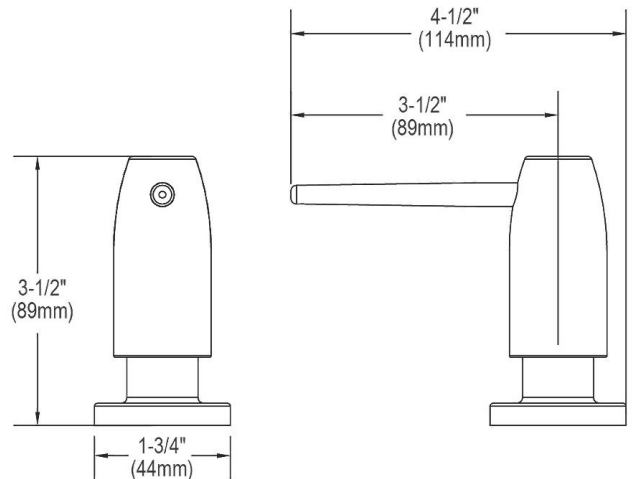

PART: _____ QTY: _____

PROJECT: _____

CONTACT: _____

DATE: _____

NOTES: _____

APPROVAL: _____

In keeping with our policy of continuing product improvement, Elkay reserves the right to change product specifications without notice. Please visit elkay.com for the most current version of Elkay product specification sheets. This specification describes an Elkay product with design, quality, and functional benefits to the user. When making a comparison of other producers' offerings, be certain these features are not overlooked.